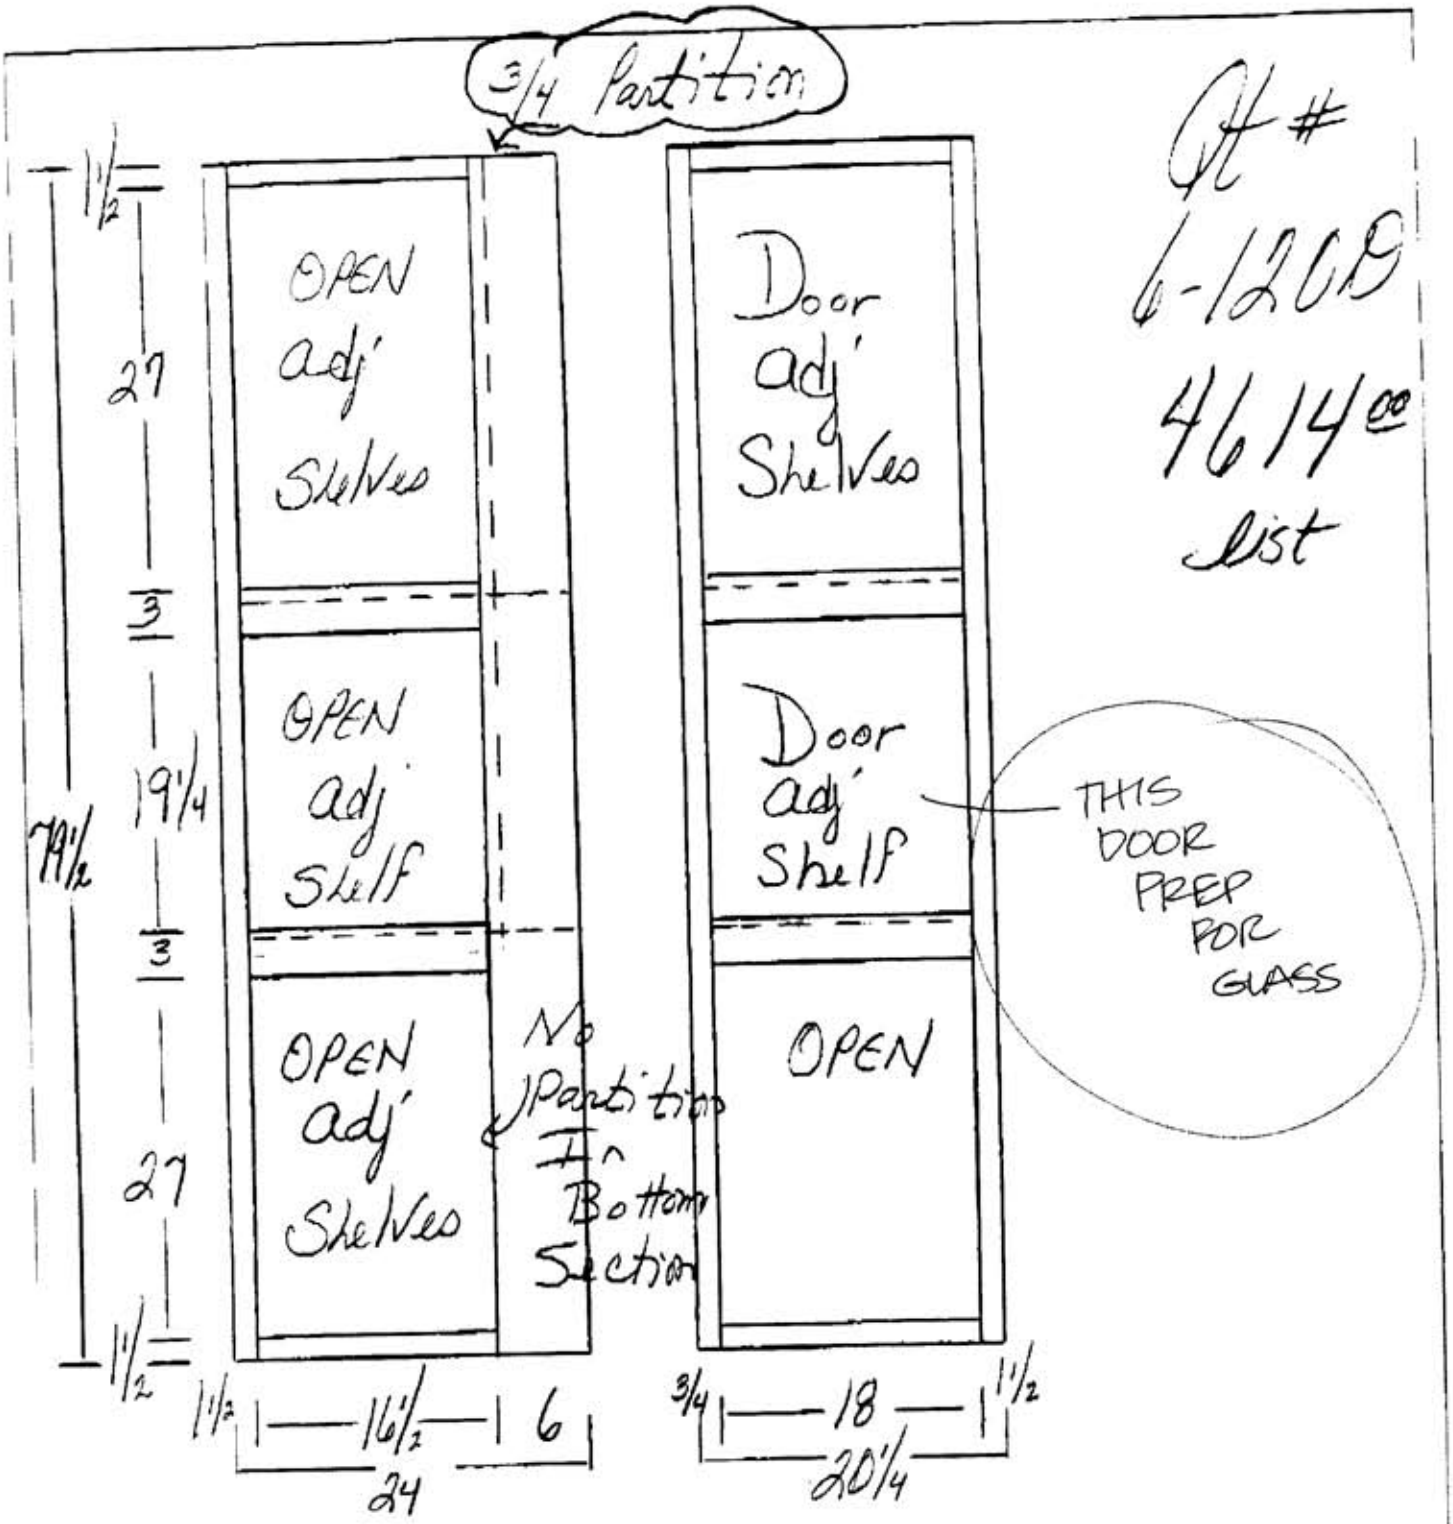

KV

DIRECTBUY MEMBERS: ALL DIMENSIONS AND SIZE DESIGNATIONS ARE SUBJECT TO JOB SITE VERIFICATION. CABINETS THAT DO NOT FIT, ARE NON RETURNABLE.

DIRECTBUY MEMBERS: THIS IS AN ORIGINAL DESIGN AND MUST NOT BE RELEASED OR COPIED UNLESS APPLICABLE FEES HAVE BEEN PAID OR A JOB ORDER PLACED

Designed: 6/6/2008
Printed: 6/25/2008

DRAW#	ORDER	INITIALS	
CABINET	VL248421	DEPTH 21	INTERIOR Std

FORM NO. 5400 R-3/02

K1

AK

Custom Cabinet here see attached quotes

Stacking these two cabinets. Doors are to line up with linen cabinet. See Custom quote.