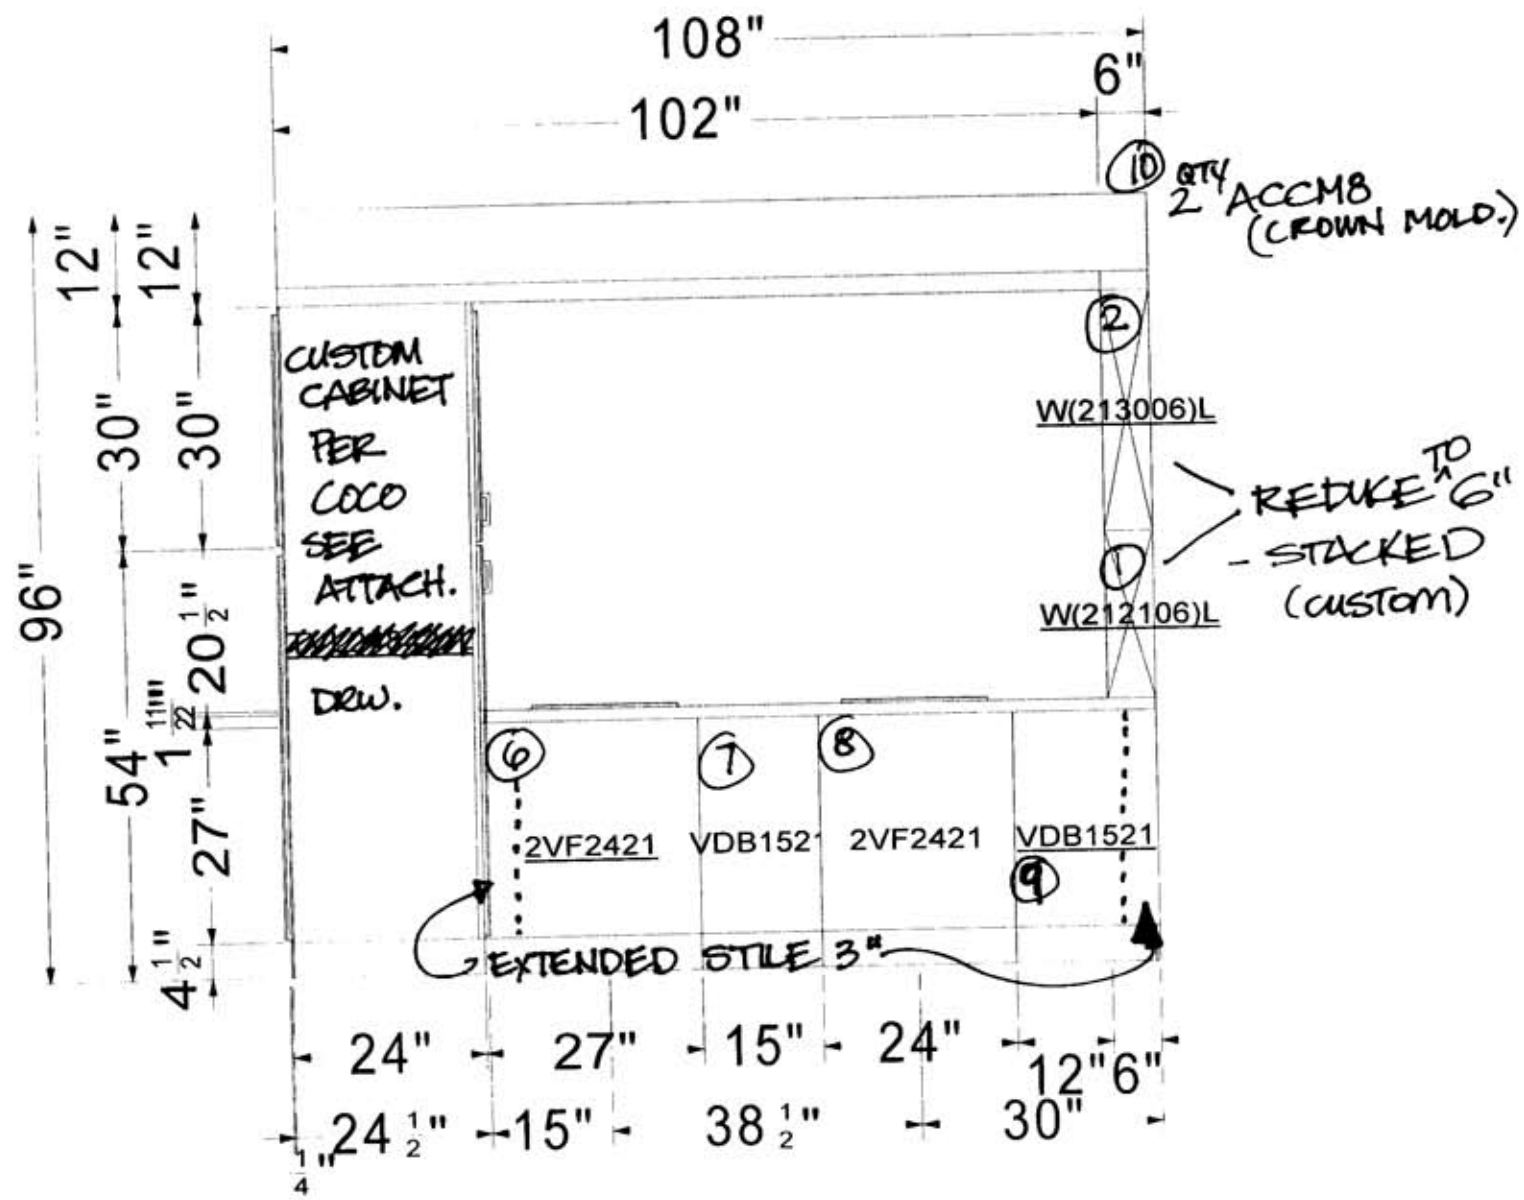

KV

DIRECTBUY MEMBERS: ALL DIMENSIONS AND SIZE DESIGNATIONS ARE SUBJECT TO JOB SITE VERIFICATION. CABINETS THAT DO NOT FIT, ARE NON RETURNABLE.

DIRECTBUY MEMBERS: THIS IS AN ORIGINAL DESIGN AND MUST NOT BE RELEASED OR COPIED UNLESS APPLICABLE FEES HAVE BEEN PAID OR A JOB ORDER PLACED

Designed: 6/6/2008
Printed: 6/25/2008

DRAW#	ORDER	INITIALS	
CABINET	VL248421	DEPTH 21	INTERIOR Std

FORM NO. 5400 R-3/02

K1

AK

Custom Cabinet here see attached quotes

Stacking these two cabinets. Doors are to line up with linen cabinet. See Custom quote.