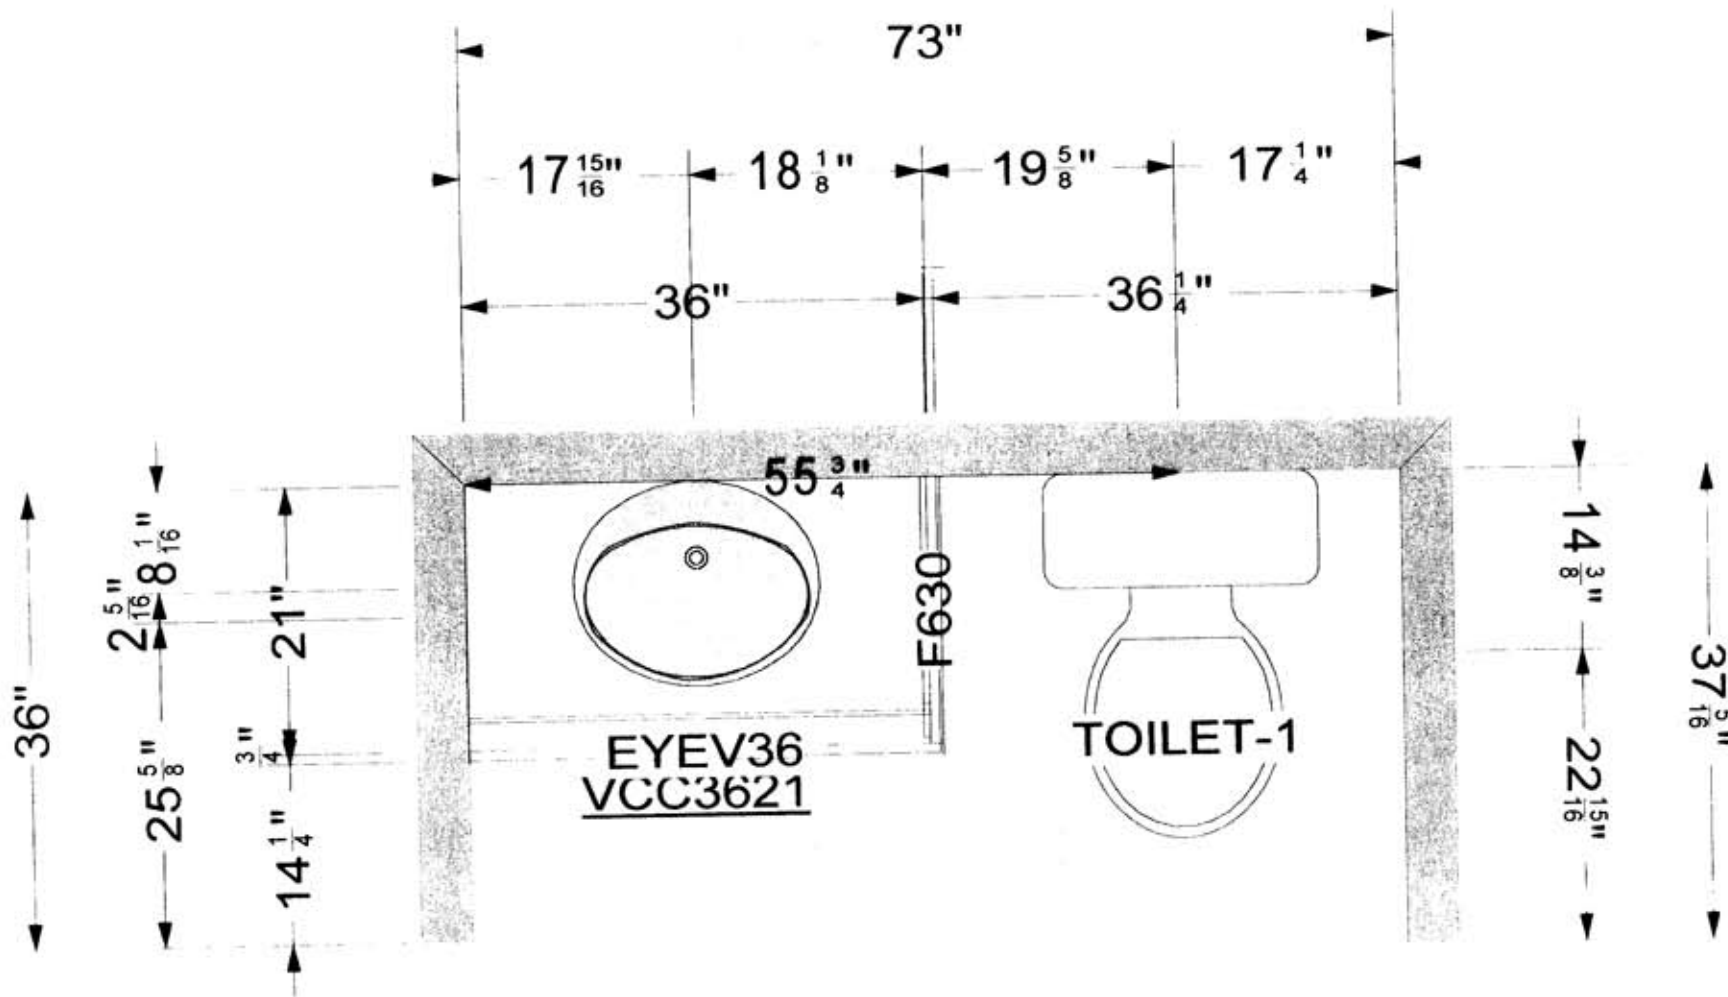

DIRECTBUY MEMBERS: ALL DIMENSIONS AND SIZE DESIGNATIONS ARE SUBJECT TO JOB SITE VERIFICATION. CABINETS THAT DO NOT FIT, ARE NON RETURNABLE.

DIRECTBUY MEMBERS: THIS IS AN ORIGINAL DESIGN AND MUST NOT BE RELEASED OR COPIED UNLESS APPLICABLE FEES HAVE BEEN PAID OR A JOB ORDER PLACED.

Designed: 6/6/2008
Printed: 6/25/2008

KW