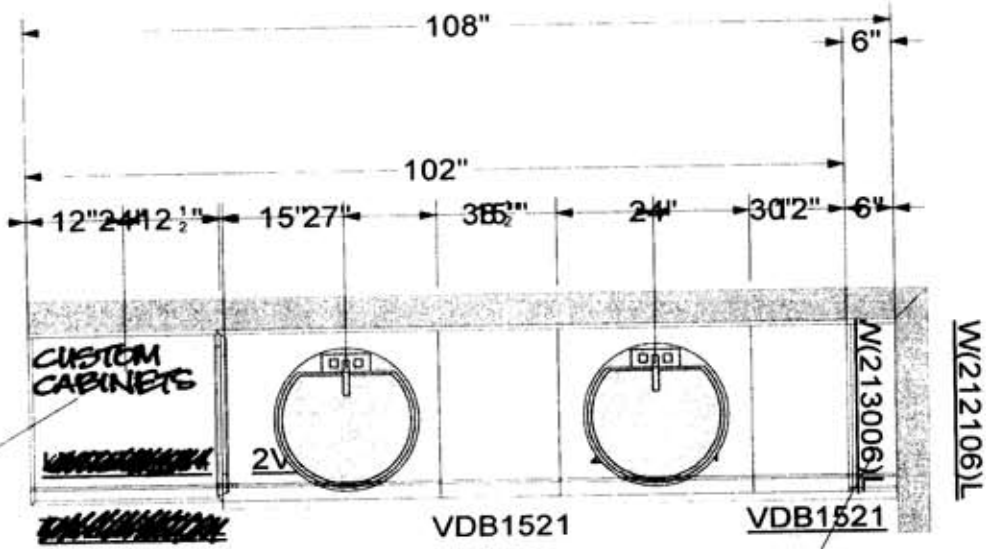

Designed: 6/6/2008
Printed: 6/25/2008

DRAW#	ORDER	INITIALS	
CABINET	VL248421	DEPTH 21	INTERIOR Std

FORM NO. 5400 R-3/02

K1

AK

Custom Cabinet here see attached quotes

Stacking these two cabinets. Doors are to line up with linen cabinet. See Custom quote.